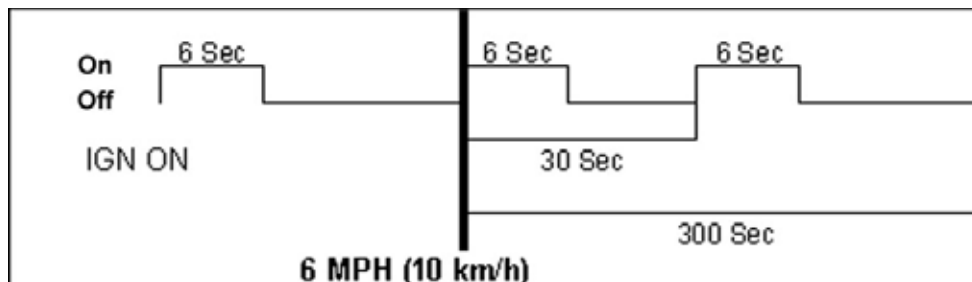

# HYUNDAI Technical Service Bulletin

Group	BODY ELECTRICAL
Number	06-90-014
Date	MARCH, 2006
Model	2006 SONATA

Subject  
**SEAT BELT REMINDER LIGHT AND CHIME FREQUENCY LOGIC**

<b>CIRCULATE TO:</b>	<input type="checkbox"/> GENERAL MANAGER	<input checked="" type="checkbox"/> PARTS MANAGER	<input checked="" type="checkbox"/> TECHNICIAN
<input checked="" type="checkbox"/> SERVICE ADVISOR	<input checked="" type="checkbox"/> SERVICE MANAGER	<input checked="" type="checkbox"/> WARRANTY MGR	<input type="checkbox"/> SALES MANAGER

**DESCRIPTION:**

Effective September 15, 2005 production, the logic for the front seat belt reminder lights and chime frequency has been changed.

**Driver's Seat Belt Reminder Light and Chime:**

- When the ignition key is turned to the ON or START position or when the front driver's seat belt is unbuckled with the engine running, the seat belt reminder light will blink and the chime will sound for 6 seconds to remind the driver to fasten the seat belt.
- If the vehicle is not moving or the vehicle speed is under 6.0 MPH (10 km/h), the blinking light and chime will not repeat.
- If the seat belt remains unfastened and the vehicle speed is above 6.0 MPH (10 km/h), the seat belt reminder light will blink and the chime will sound 10 times at 30 second intervals.