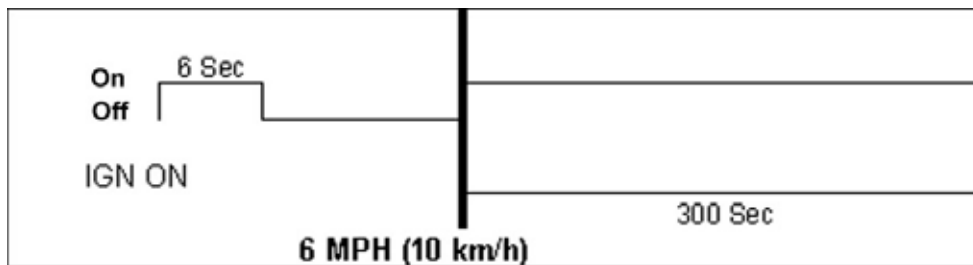

**DESCRIPTION:**

Effective September 15, 2005 production, the logic for the front seat belt reminder lights and chime frequency has been changed.

**Driver's Seat Belt Reminder Light and Chime:**

- When the ignition key is turned to the ON or START position or when the front driver's seat belt is unbuckled with the engine running, the seat belt reminder light will blink and the chime will sound for 6 seconds to remind the driver to fasten the seat belt.
- If the vehicle is not moving or the vehicle speed is under 6.0 MPH (10 km/h), the blinking light and chime will not repeat.
- If the seat belt remains unfastened and the vehicle speed is above 6.0 MPH (10 km/h), the seat belt reminder light will blink and the chime will sound 10 times at 30 second intervals.

**Passenger Front Seat Belt Reminder Light (No Chime):**

- When the ignition key is turned to the ON or START position, the passenger seat belt reminder light will blink for 6 seconds (with or without an occupant present).
- With an occupant in the front passenger seat and the seat belt unfastened, if the vehicle is not moving or the vehicle speed is under 6.0 MPH (10 km/h), the blinking light will not repeat.
- If the seat belt remains unfastened and the vehicle speed is above 6.0 MPH (10 km/h), the seat belt reminder light will blink continuously for an additional 300 seconds.